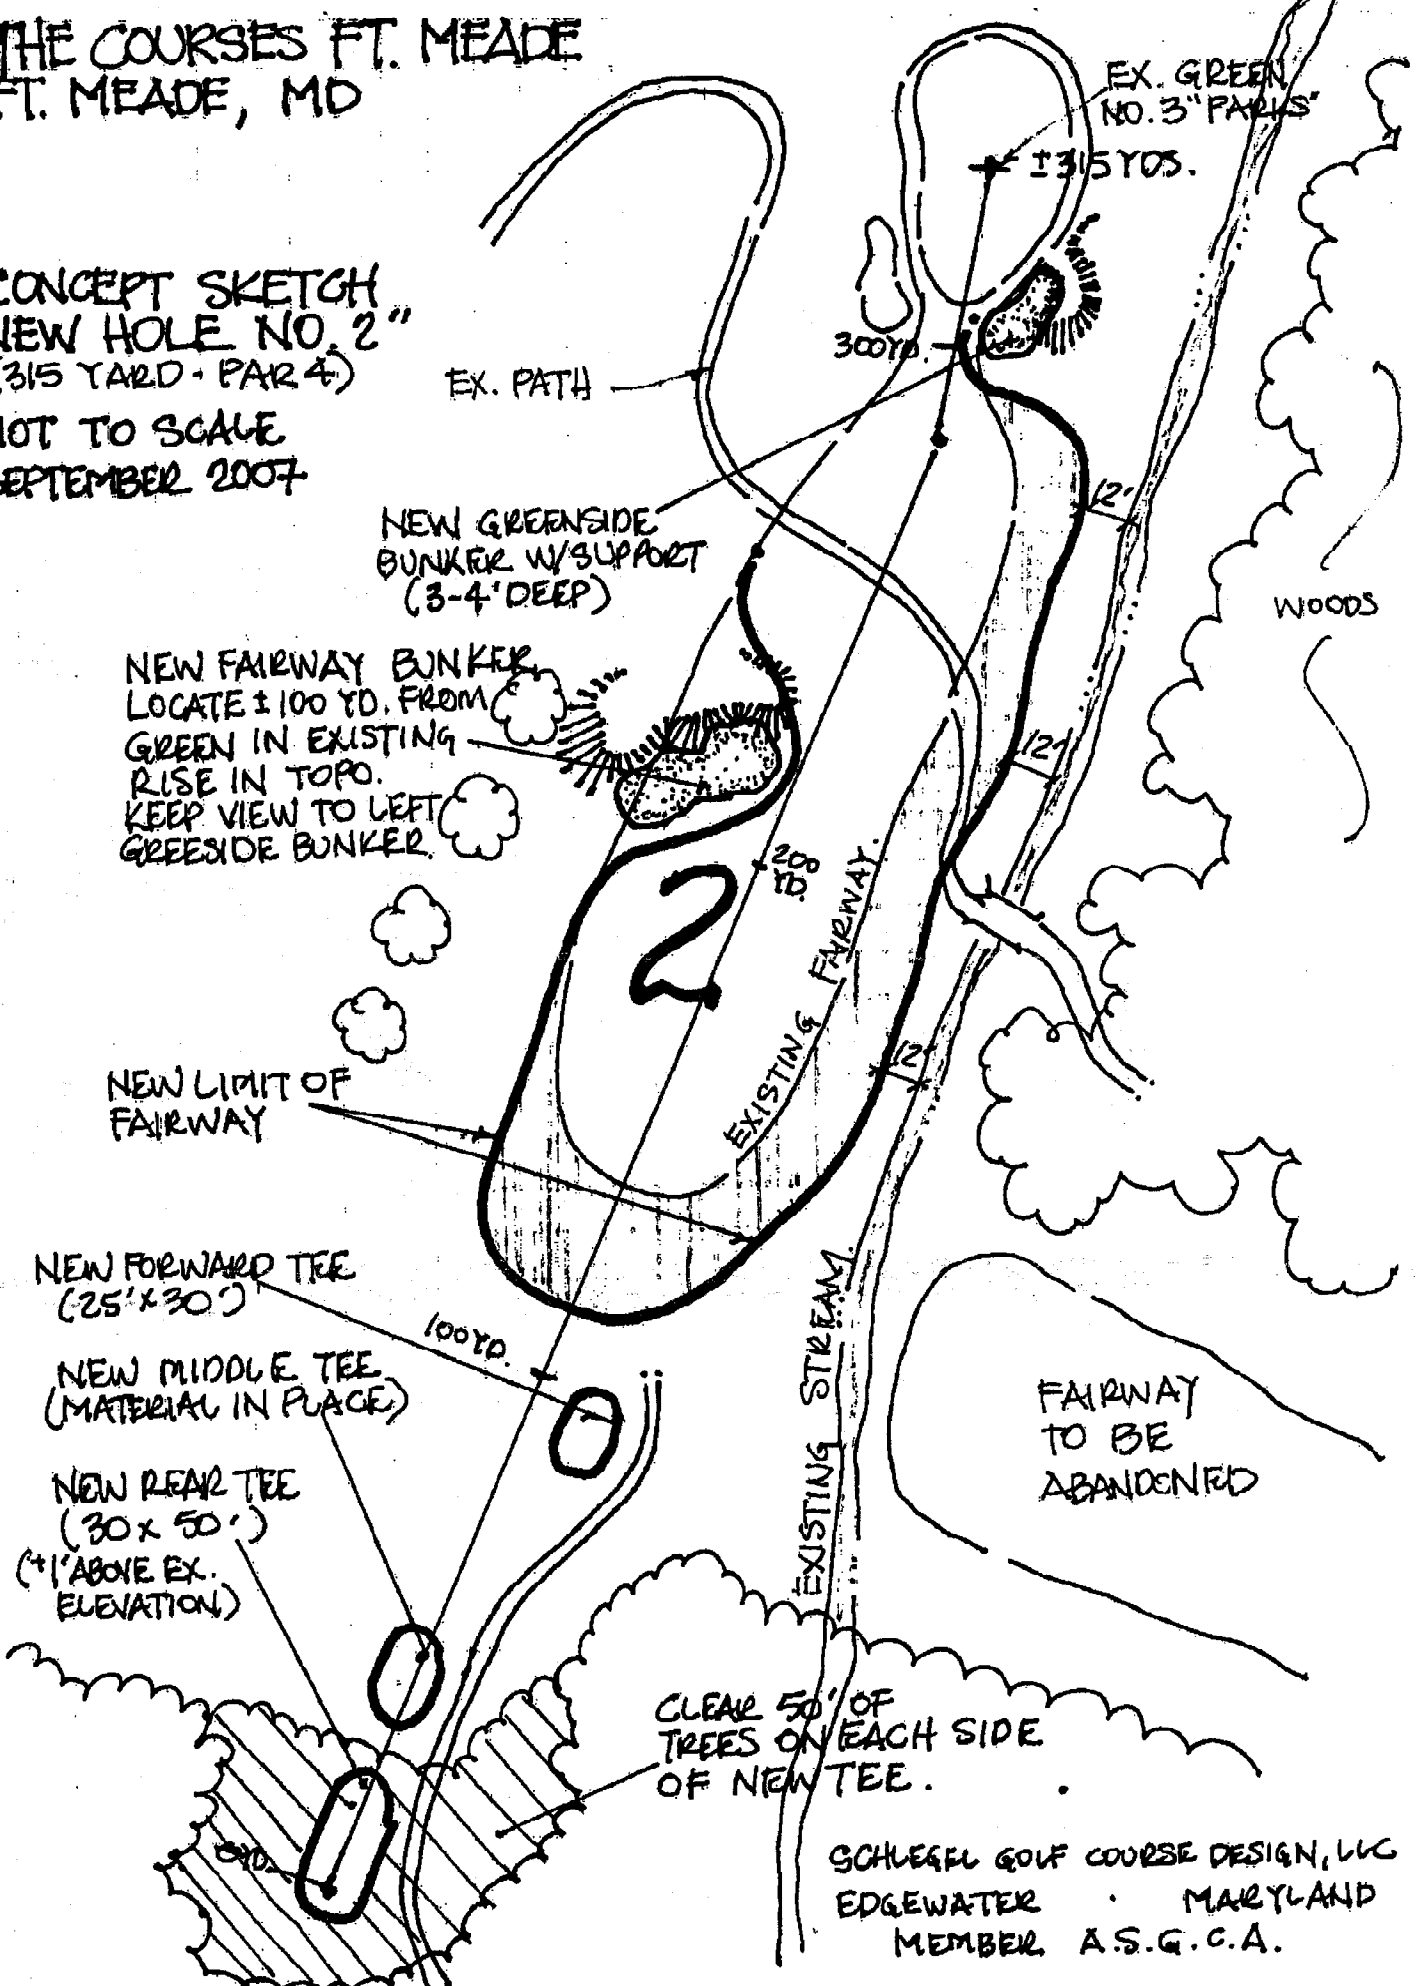

**THE COURSES FT. MEADE  
FT. MEADE, MD**

**CONCEPT SKETCH  
NEW HOLE NOS. 11, 8, 9.**

**NOT TO SCALE  
SEPTEMBER 2007**

SCHLEGEL GOLF COURSE DESIGN  
EDGEWATER • MARYLAND  
MEMBER A.S.G.C.A.

# THE COURSES FT. MEADE FT. MEADE, MD

CONCEPT SKETCH  
NEW HOLE NO. 2"  
(315 YARD - PAR 4)  
NOT TO SCALE  
SEPTEMBER 2007

SCHLEGEL GOLF COURSE DESIGN, LLC  
EDGEWATER MARYLAND  
MEMBER A.S.G.C.A.